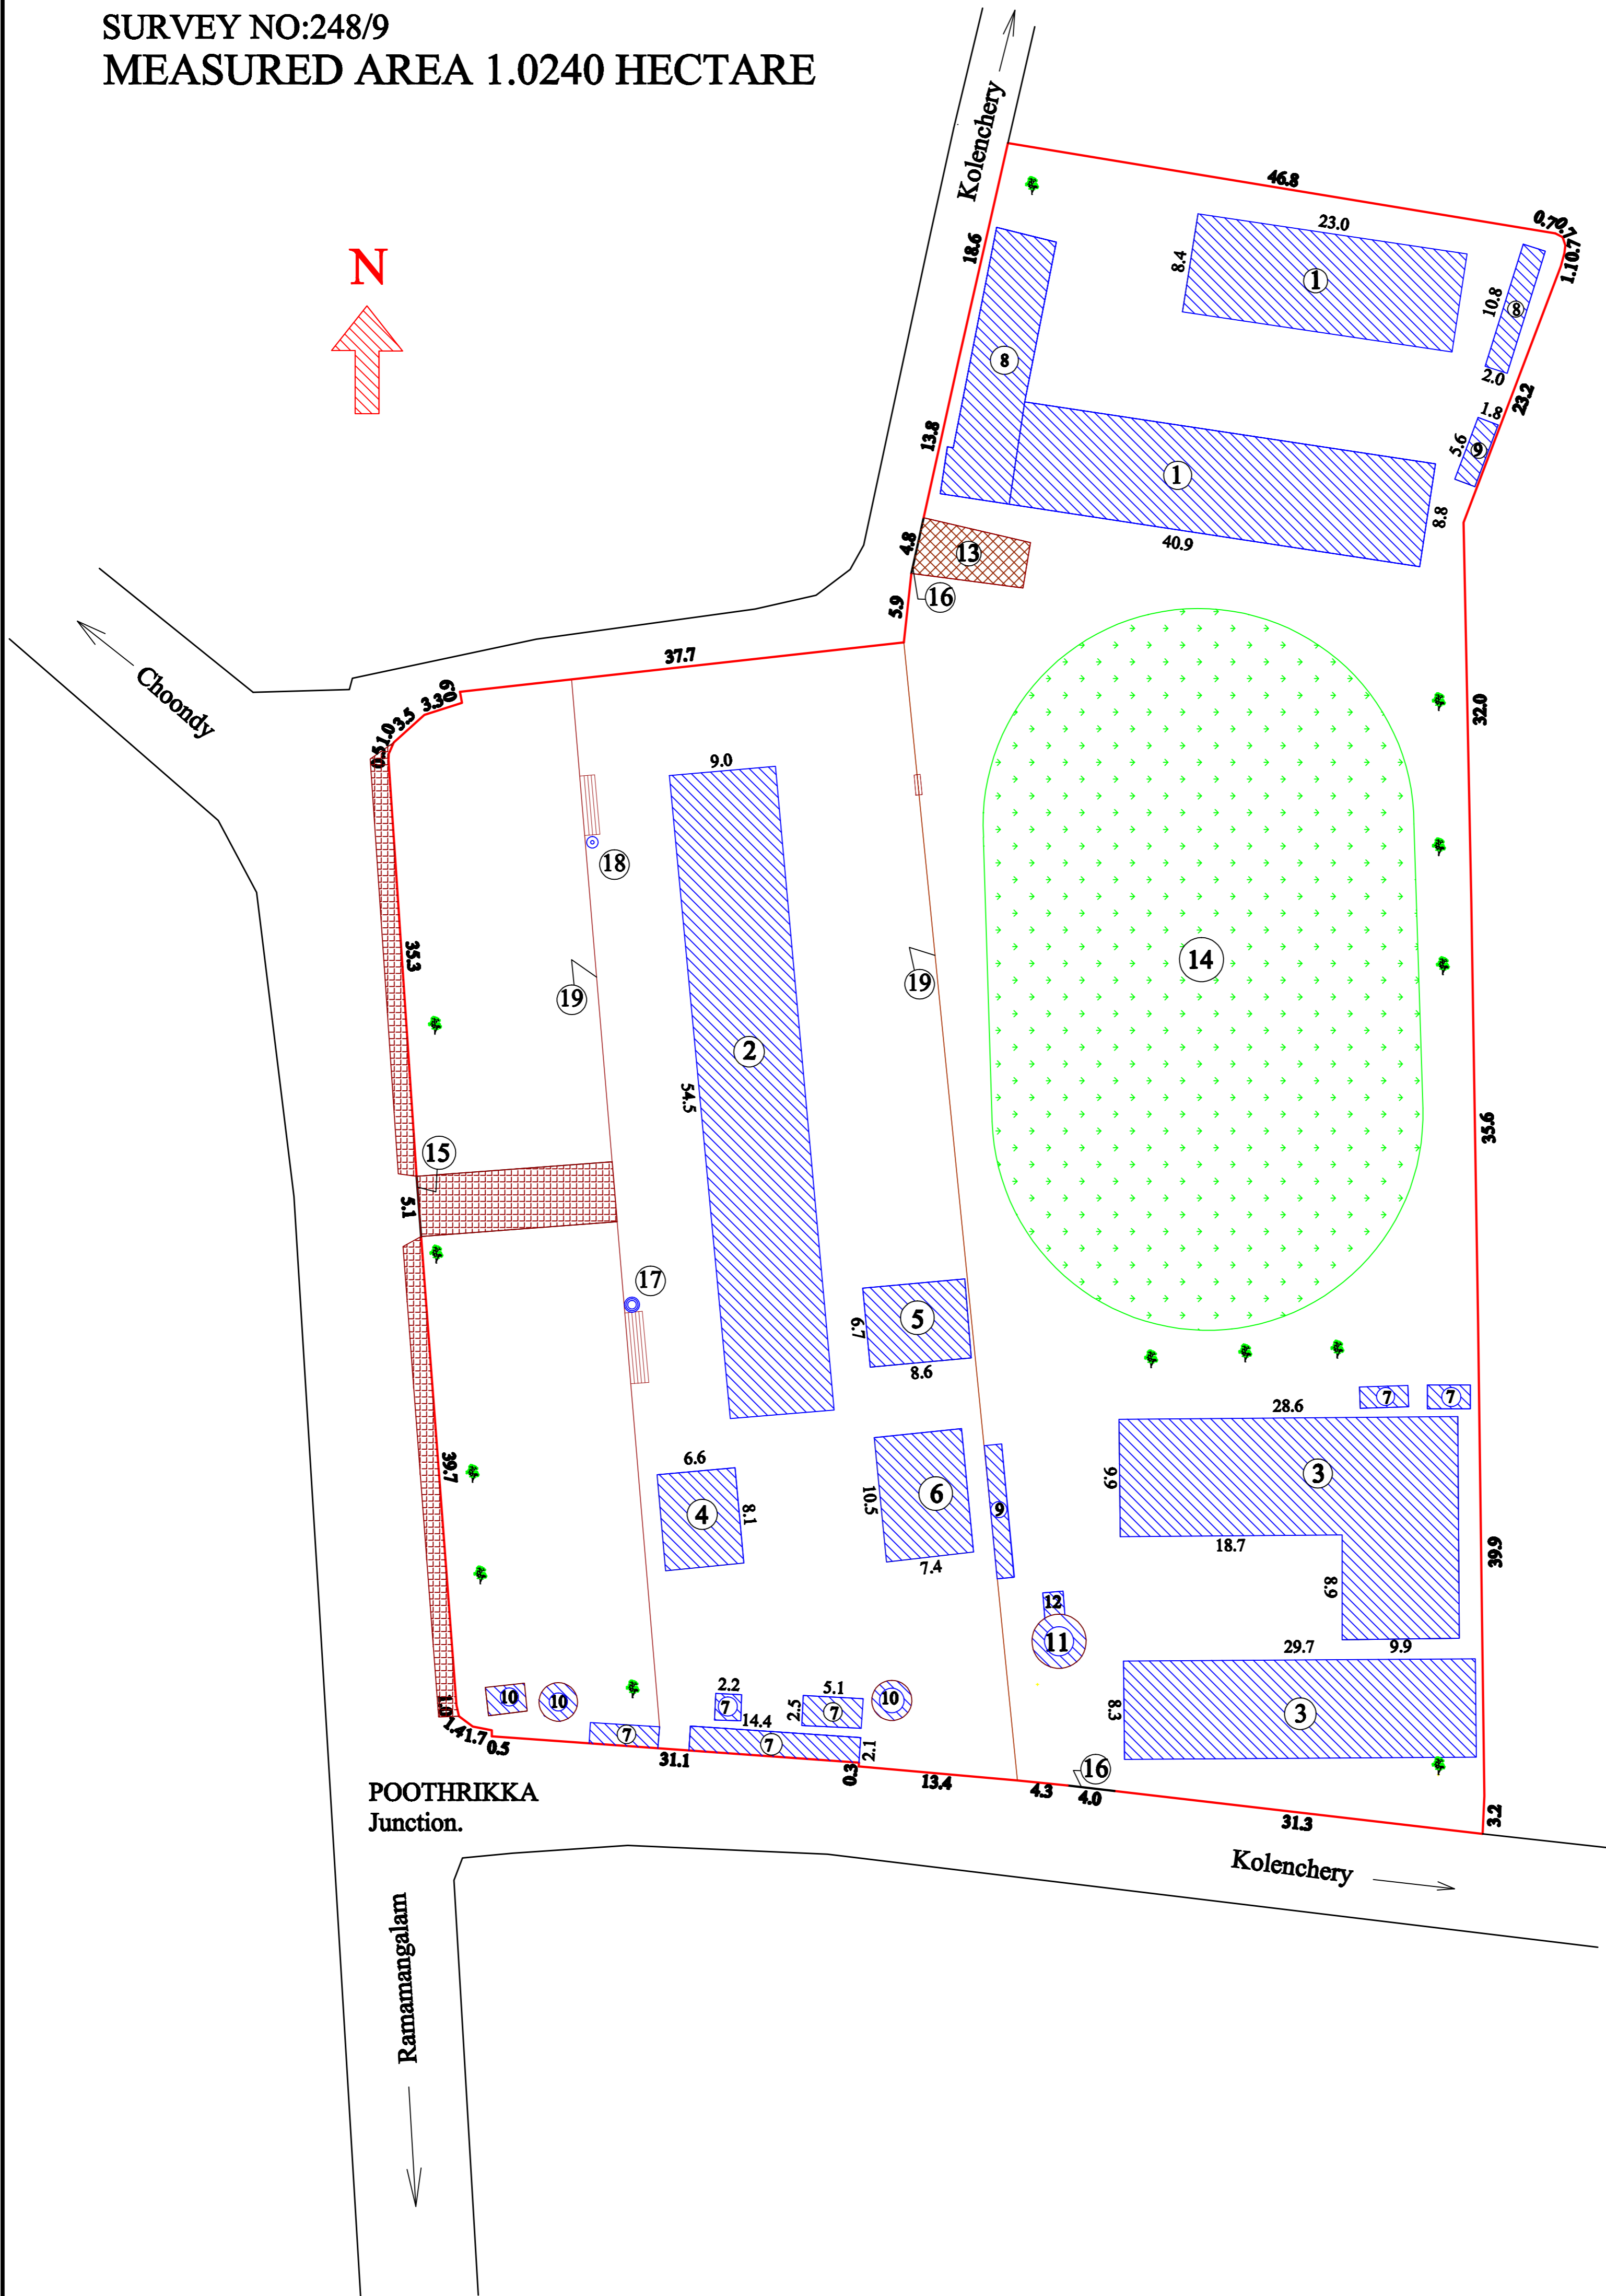

LAY OUT OF GOVT. HIGHER SECONDARY SCHOOL POOTHRIKKA

DISTRICT : ERNAKULAM
 TALUK:KUNNATHUNAD
 VILLAGE:AICKARANADU SOUTH
 BLOCK NO:49
 SURVEY NO:248/9
 MEASURED AREA 1.0240 HECTARE

- 1. HIGHER SECONDARY BLOCK
- 2. HIGH SCHOOL NEW BLOCK
- 3. SCHOOL OLD BLOCK
- 4. COMPUTER ROOM
- 5. SPORTS ROOM
- 6. KITCHEN
- 7. OLD TOILET
- 8. TOILET
- 9. WASHING AREA
- 10. WATER TANK
- 11. WELL
- 12. MOTOR SHED
- 13. RAMP
- 14. PLAY GROUND
- 15. MAIN GATE
- 16. GATE
- 17. FLAG POST
- 18. INCINERATOR
- 19. RETAINING WALL