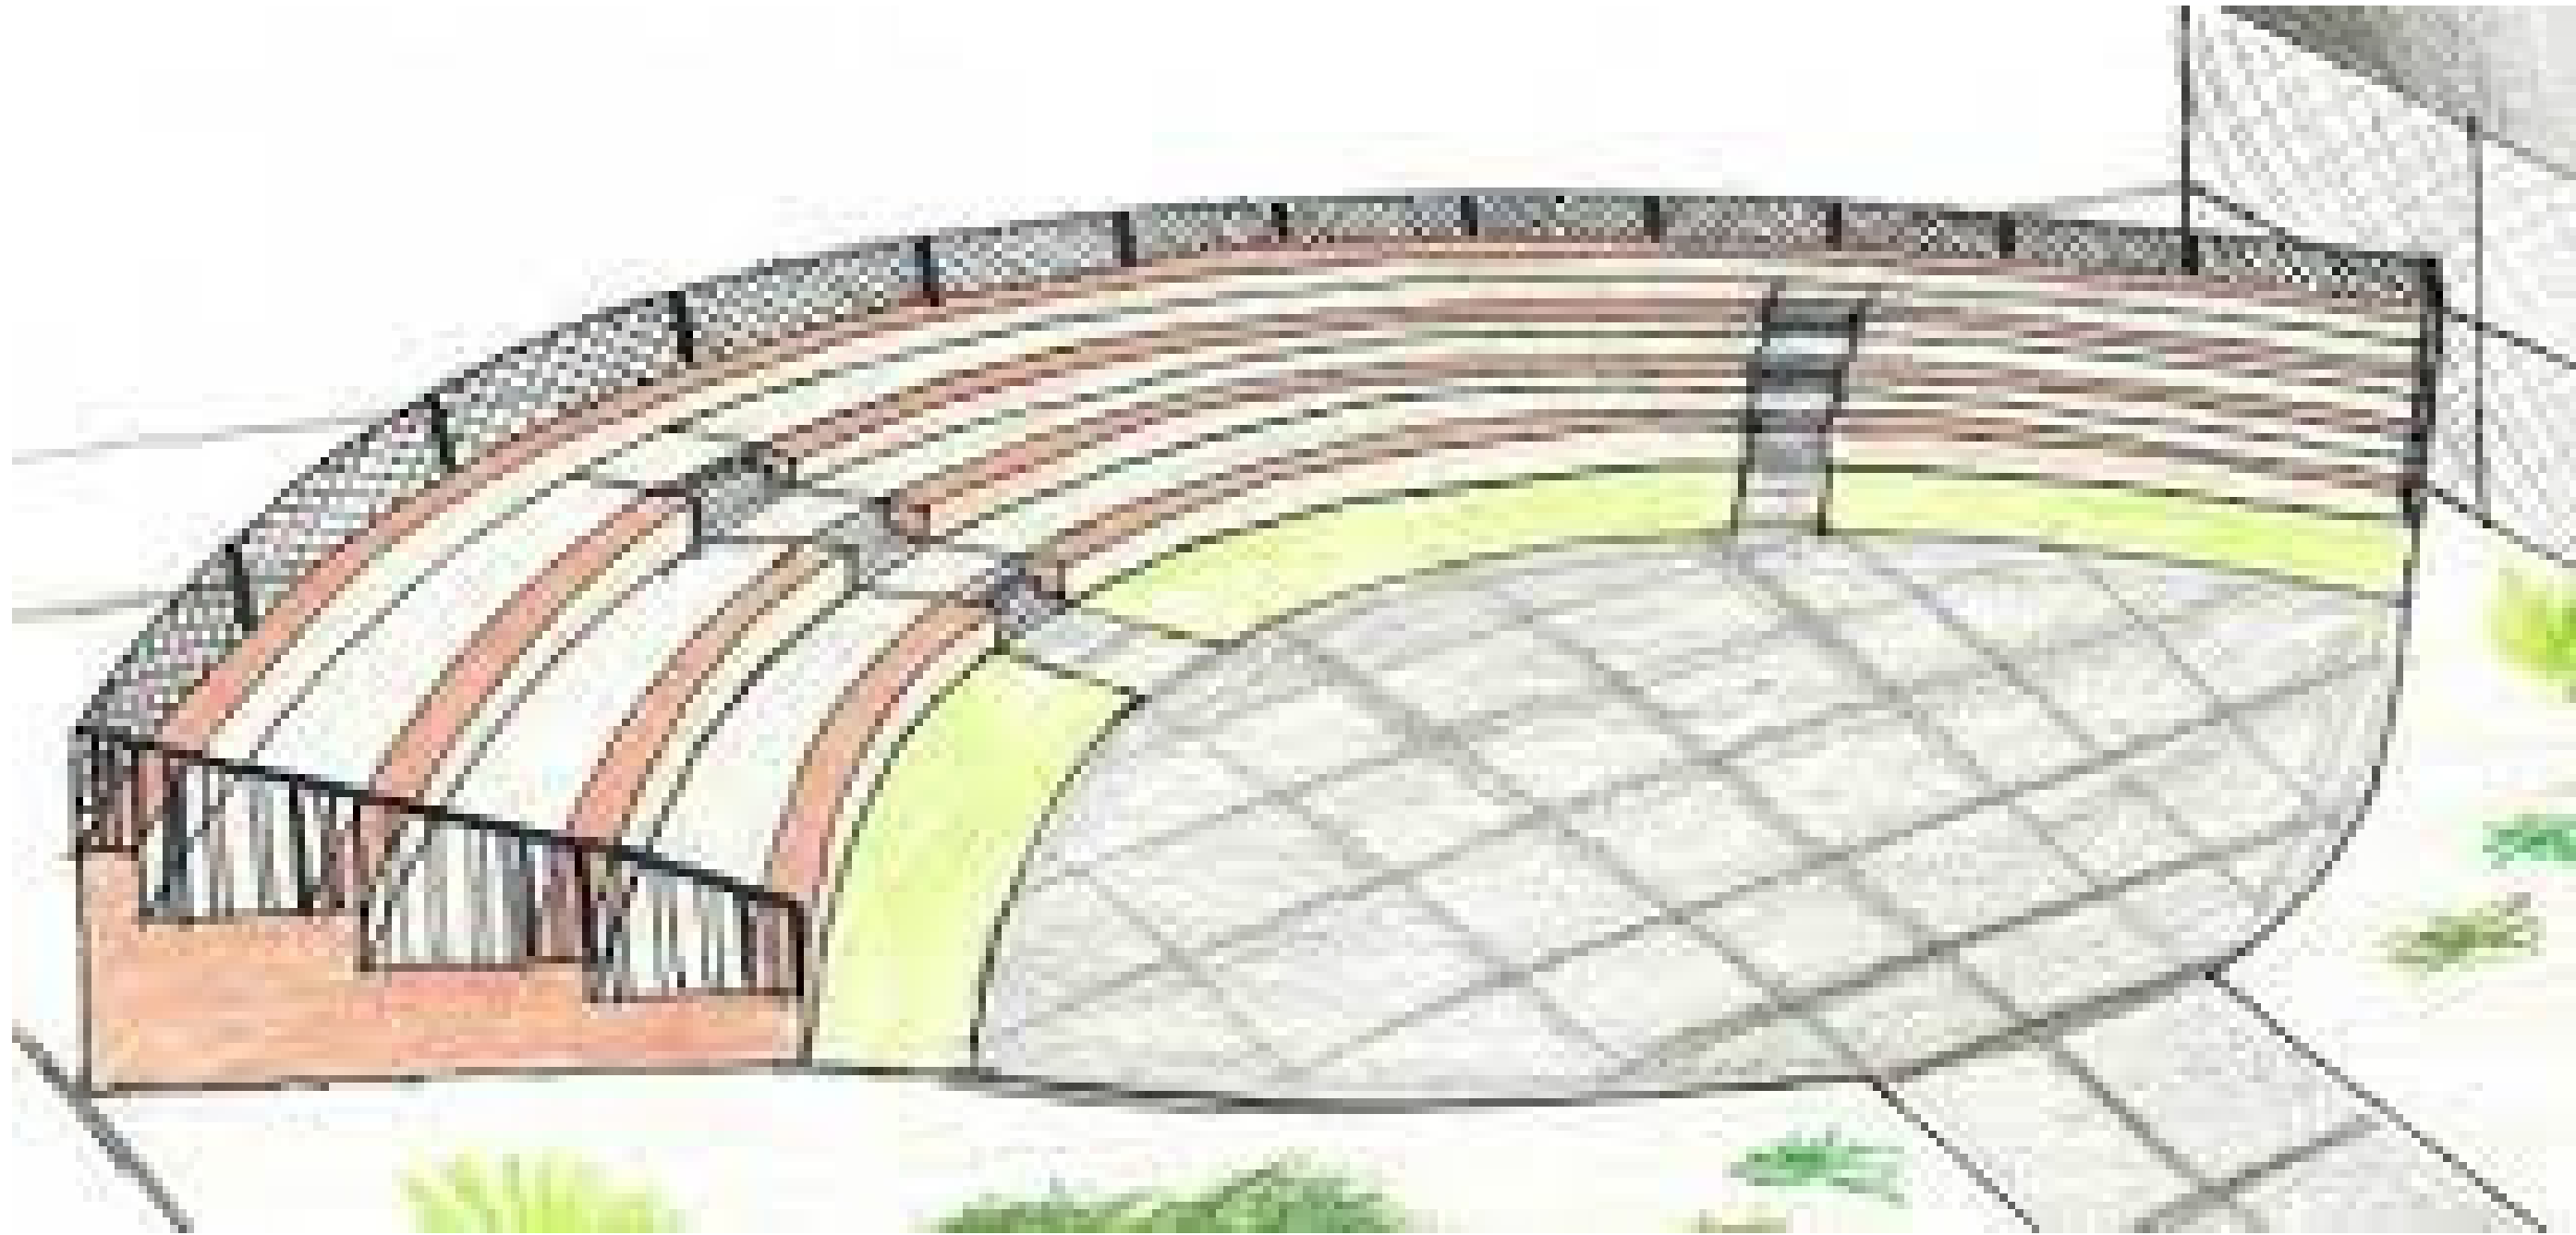

Sports cum Theatre Complex

WHAT IS THE PROPOSAL ?

Open Sports Arena

It comprises of outdoor sports courts with an amphitheater facility

SPORTS FACILITY

Badminton + Volley ball

Area for Badminton and Volley ball is suggested as the school as no such facility

3D - VOLLEYBALL COURT

GOVT. POOTHRICKA H.S.S.

BADMINTON COURT

Volley ball Court

 **NU LEAF**
ARCHITECTS

3D - TOP VIEW 2

GOVT. POOTHIKKA H.S.S.

PATHWAY CUM GREEN LANDSCAPE

Plan with Measurements

Amphi Theatre

Estimate

OUTDOOR BADMINTON COURT

Rs. 250000/-

playing measurements are 20 ft x 44 ft.
non-playing area are 49 ft by 23 ft.

VOLLEY BALL COURT

278000/-

18 m by 9 m. A free zone on all sides must surround this playing court, which must be at least 3 m wide.

AMPHITHEATRE CUM WALKWAY

1783500/-

It includes a mini-amphitheater, round pavement with quality tiles, steps protected with handrails, and decent landscape features.