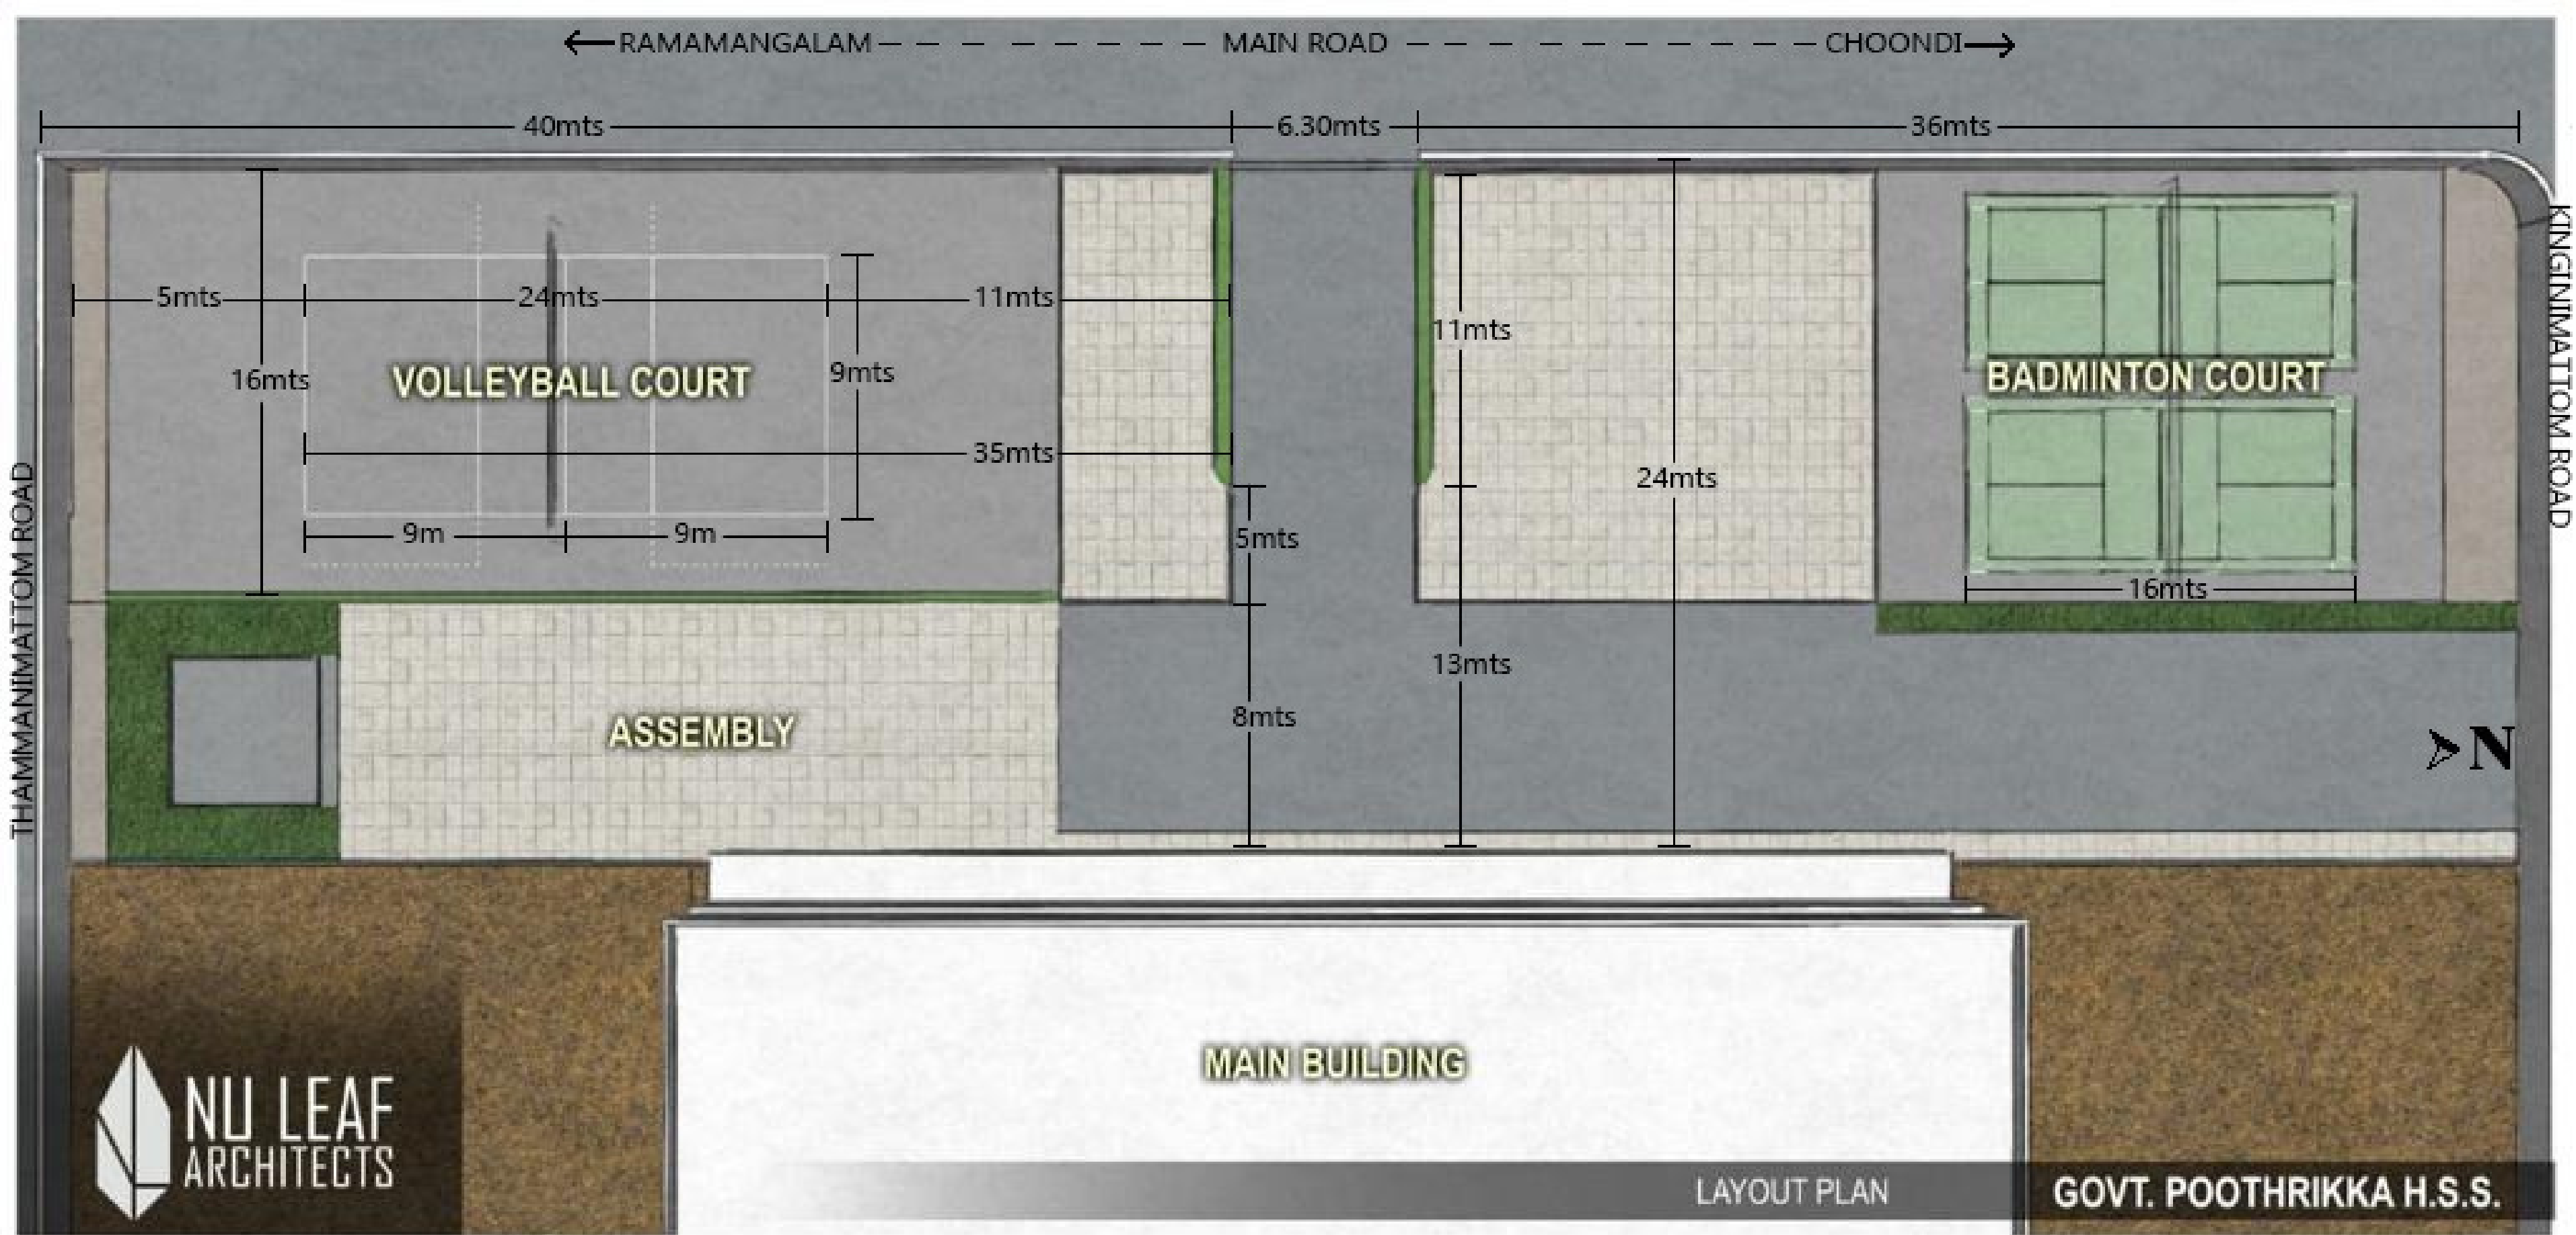

AMPHITHEATRE CUM WALKWAY

An area to watch games

It is for open events, and a round walk way with green landscape to offer feel good to students

ARIAL PLAN

LAYOUT PLAN

GOVT. POOTHRILKA H.S.S.

ARIAL VIEW

 NU LEAF
ARCHITECTS

3D - VOLLEYBALL COURT

GOVT. POOTHRICKA H.S.S.

BADMINTON COURT

Volley ball Court

 **NU LEAF**
ARCHITECTS

3D - TOP VIEW 2

GOVT. POOTHIKKA H.S.S.

PATHWAY CUM GREEN LANDSCAPE

Plan with Measurements

Amphi Theatre

Estimate

OUTDOOR BADMINTON COURT

Rs. 250000/-

playing measurements are 20 ft x 44 ft.
non-playing area are 49 ft by 23 ft.

VOLLEY BALL COURT

278000/-

18 m by 9 m. A free zone on all sides must surround this playing court, which must be at least 3 m wide.

AMPHITHEATRE CUM WALKWAY

1783500/-

It includes a mini-amphitheater, round pavement with quality tiles, steps protected with handrails, and decent landscape features.