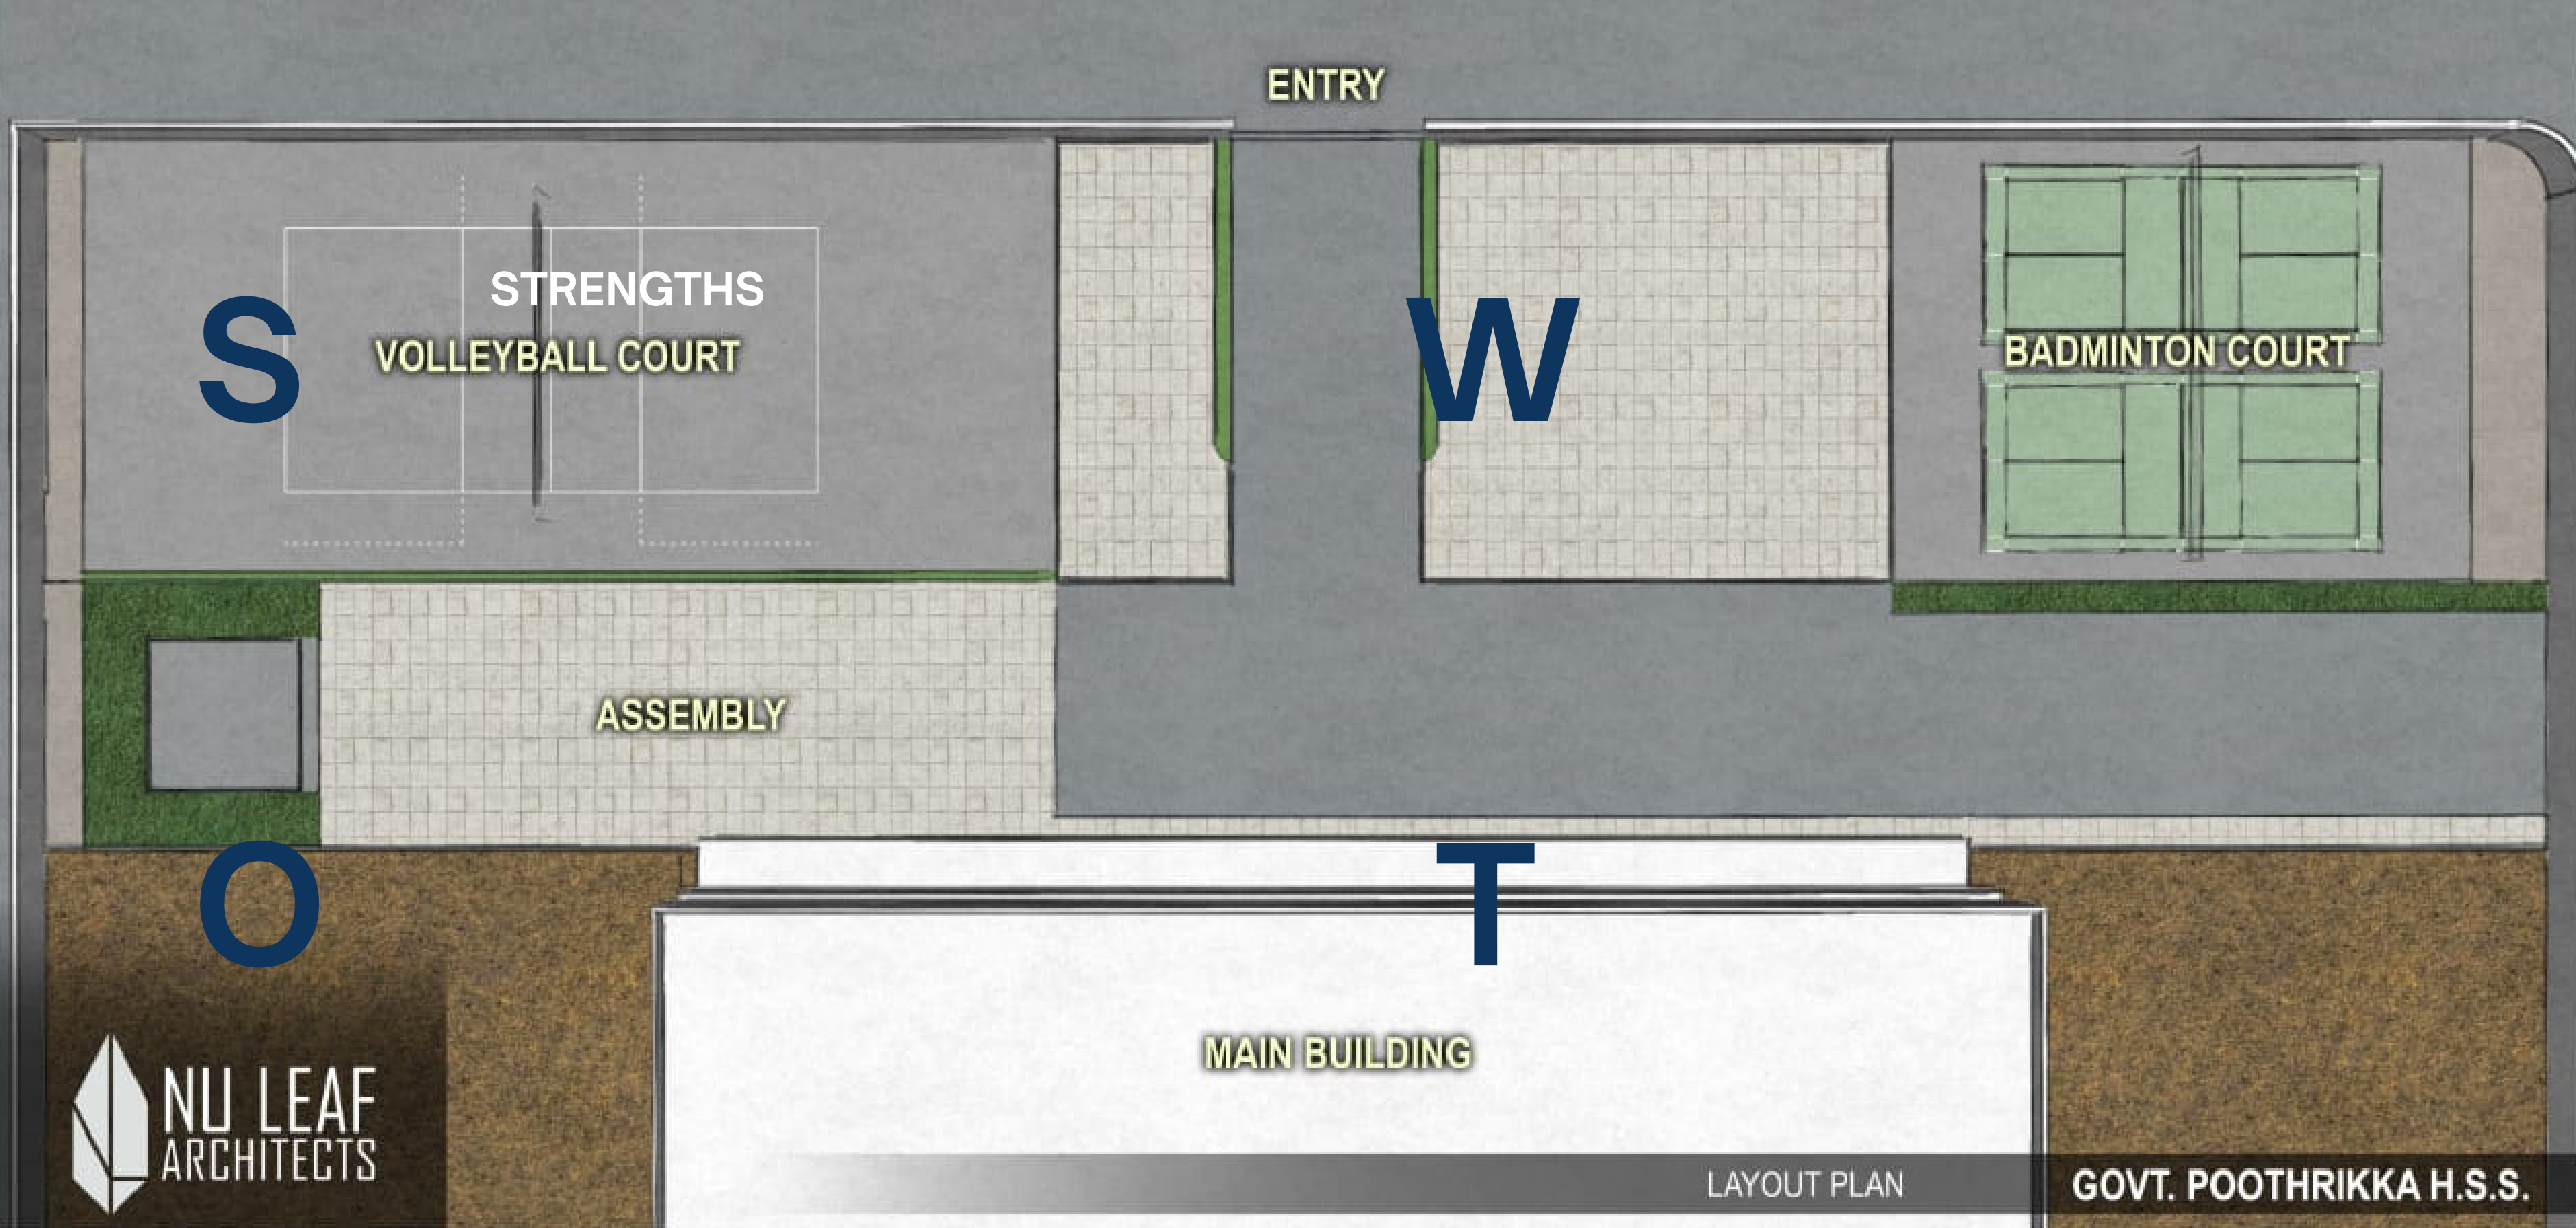

Sports cum Theatre Complex

WHAT IS THE PROPOSAL ?

Open Sports Arena

It comprises of outdoor sports courts with an amphitheater facility

SPORTS FACILITY

Badminton + Volley ball

Area for Badminton and Volley ball is suggested as the school as no such facility

AMPHITHEATRE CUM WALKWAY

An area to watch games

It is for open events, and a round walk way with green landscape to offer feel good to students

ARIAL PLAN

LAYOUT PLAN

GOVT. POOTHRILKA H.S.S.

ARIAL VIEW

 NU LEAF
ARCHITECTS

Plan with Measurements

Amphi Theatre

Estimate

OUTDOOR BADMINTON COURT

Rs. 250000/-

playing measurements are 20 ft x 44 ft.
non-playing area are 49 ft by 23 ft.

VOLLEY BALL COURT

278000/-

18 m by 9 m. A free zone on all sides must surround this playing court, which must be at least 3 m wide.

AMPHITHEATRE CUM WALKWAY

1783500/-

It includes a mini-amphitheater, round pavement with quality tiles, steps protected with handrails, and decent landscape features.